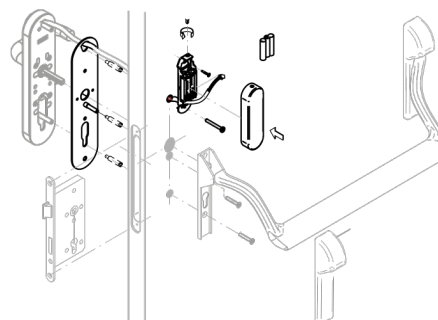

XS4 PANIC BAR - ADAPTOR KIT

The XS4 SALTO KPBs (Kit Panic Bars) make it possible to fit stand-alone electronic escutcheons in combination with existing panic bars. SALTO has developed a wide range of KPBs that are compatible with the most popular panic bars on the market.

SALTO SPACE

SALTO KS

Carriers

Technical drawing

Certifications

(*) External escutcheon